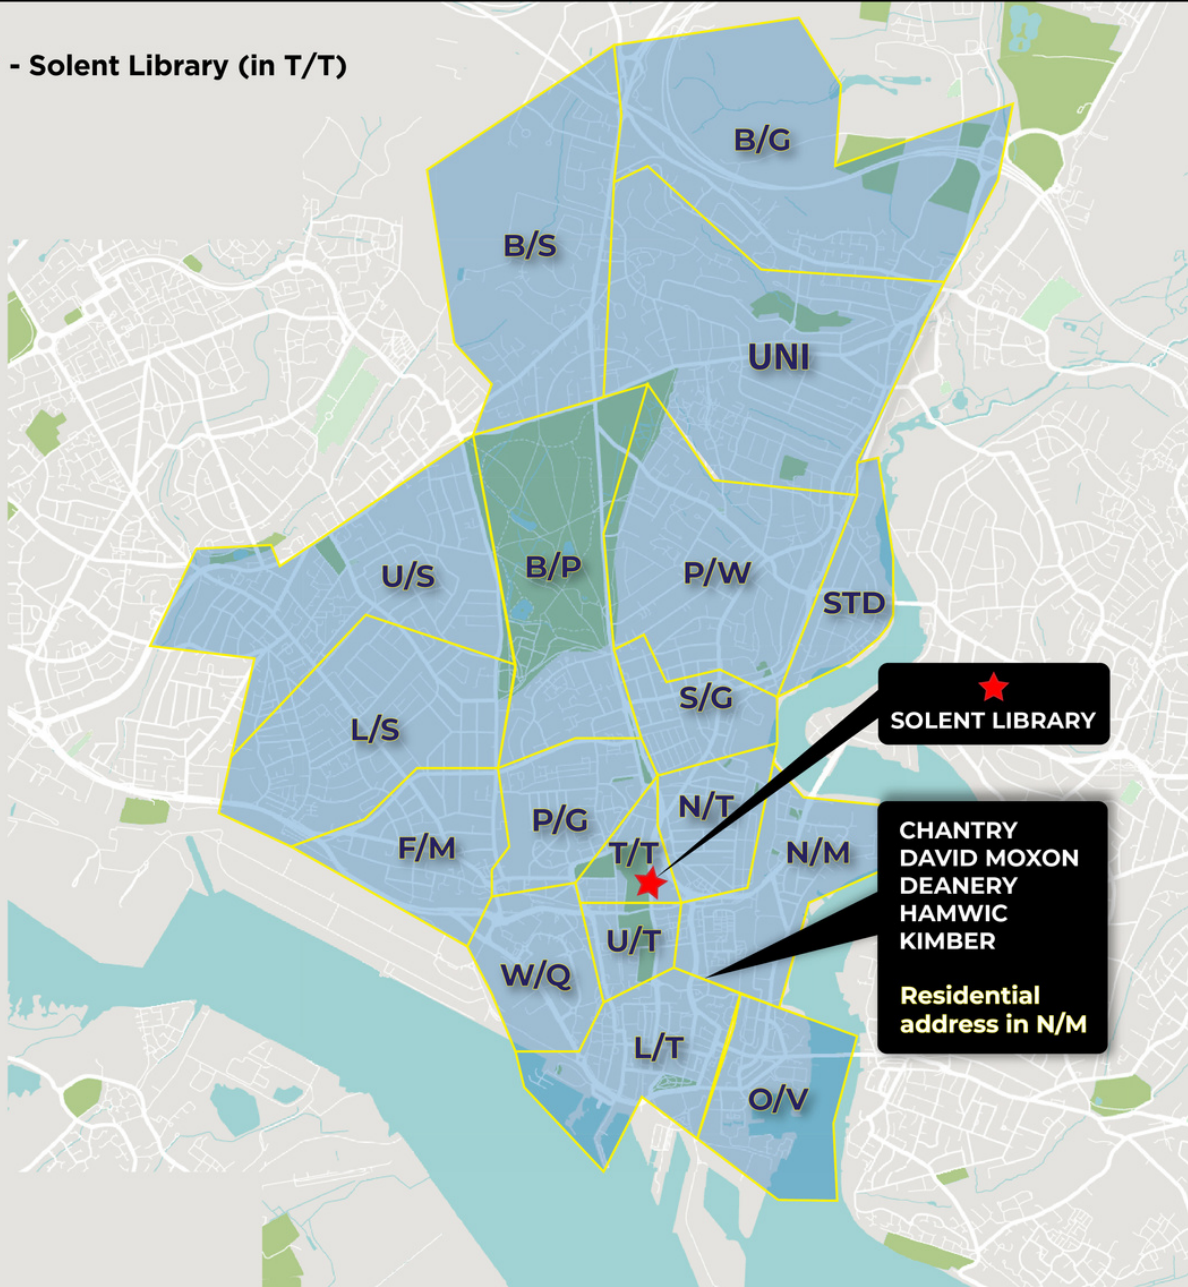

SAFESOLENT

by your students'
union

★ - Solent Library (in T/T)

MUST HAVE A....

- STUDENT ID
- STUDENT NAME
- FULL DESTINATION ADDRESS

RADIO

☎ (023) 80 666 666

Please only request rides in the above areas. Check times of operation.
For more info please visit: solentsu.co.uk/safesolent/